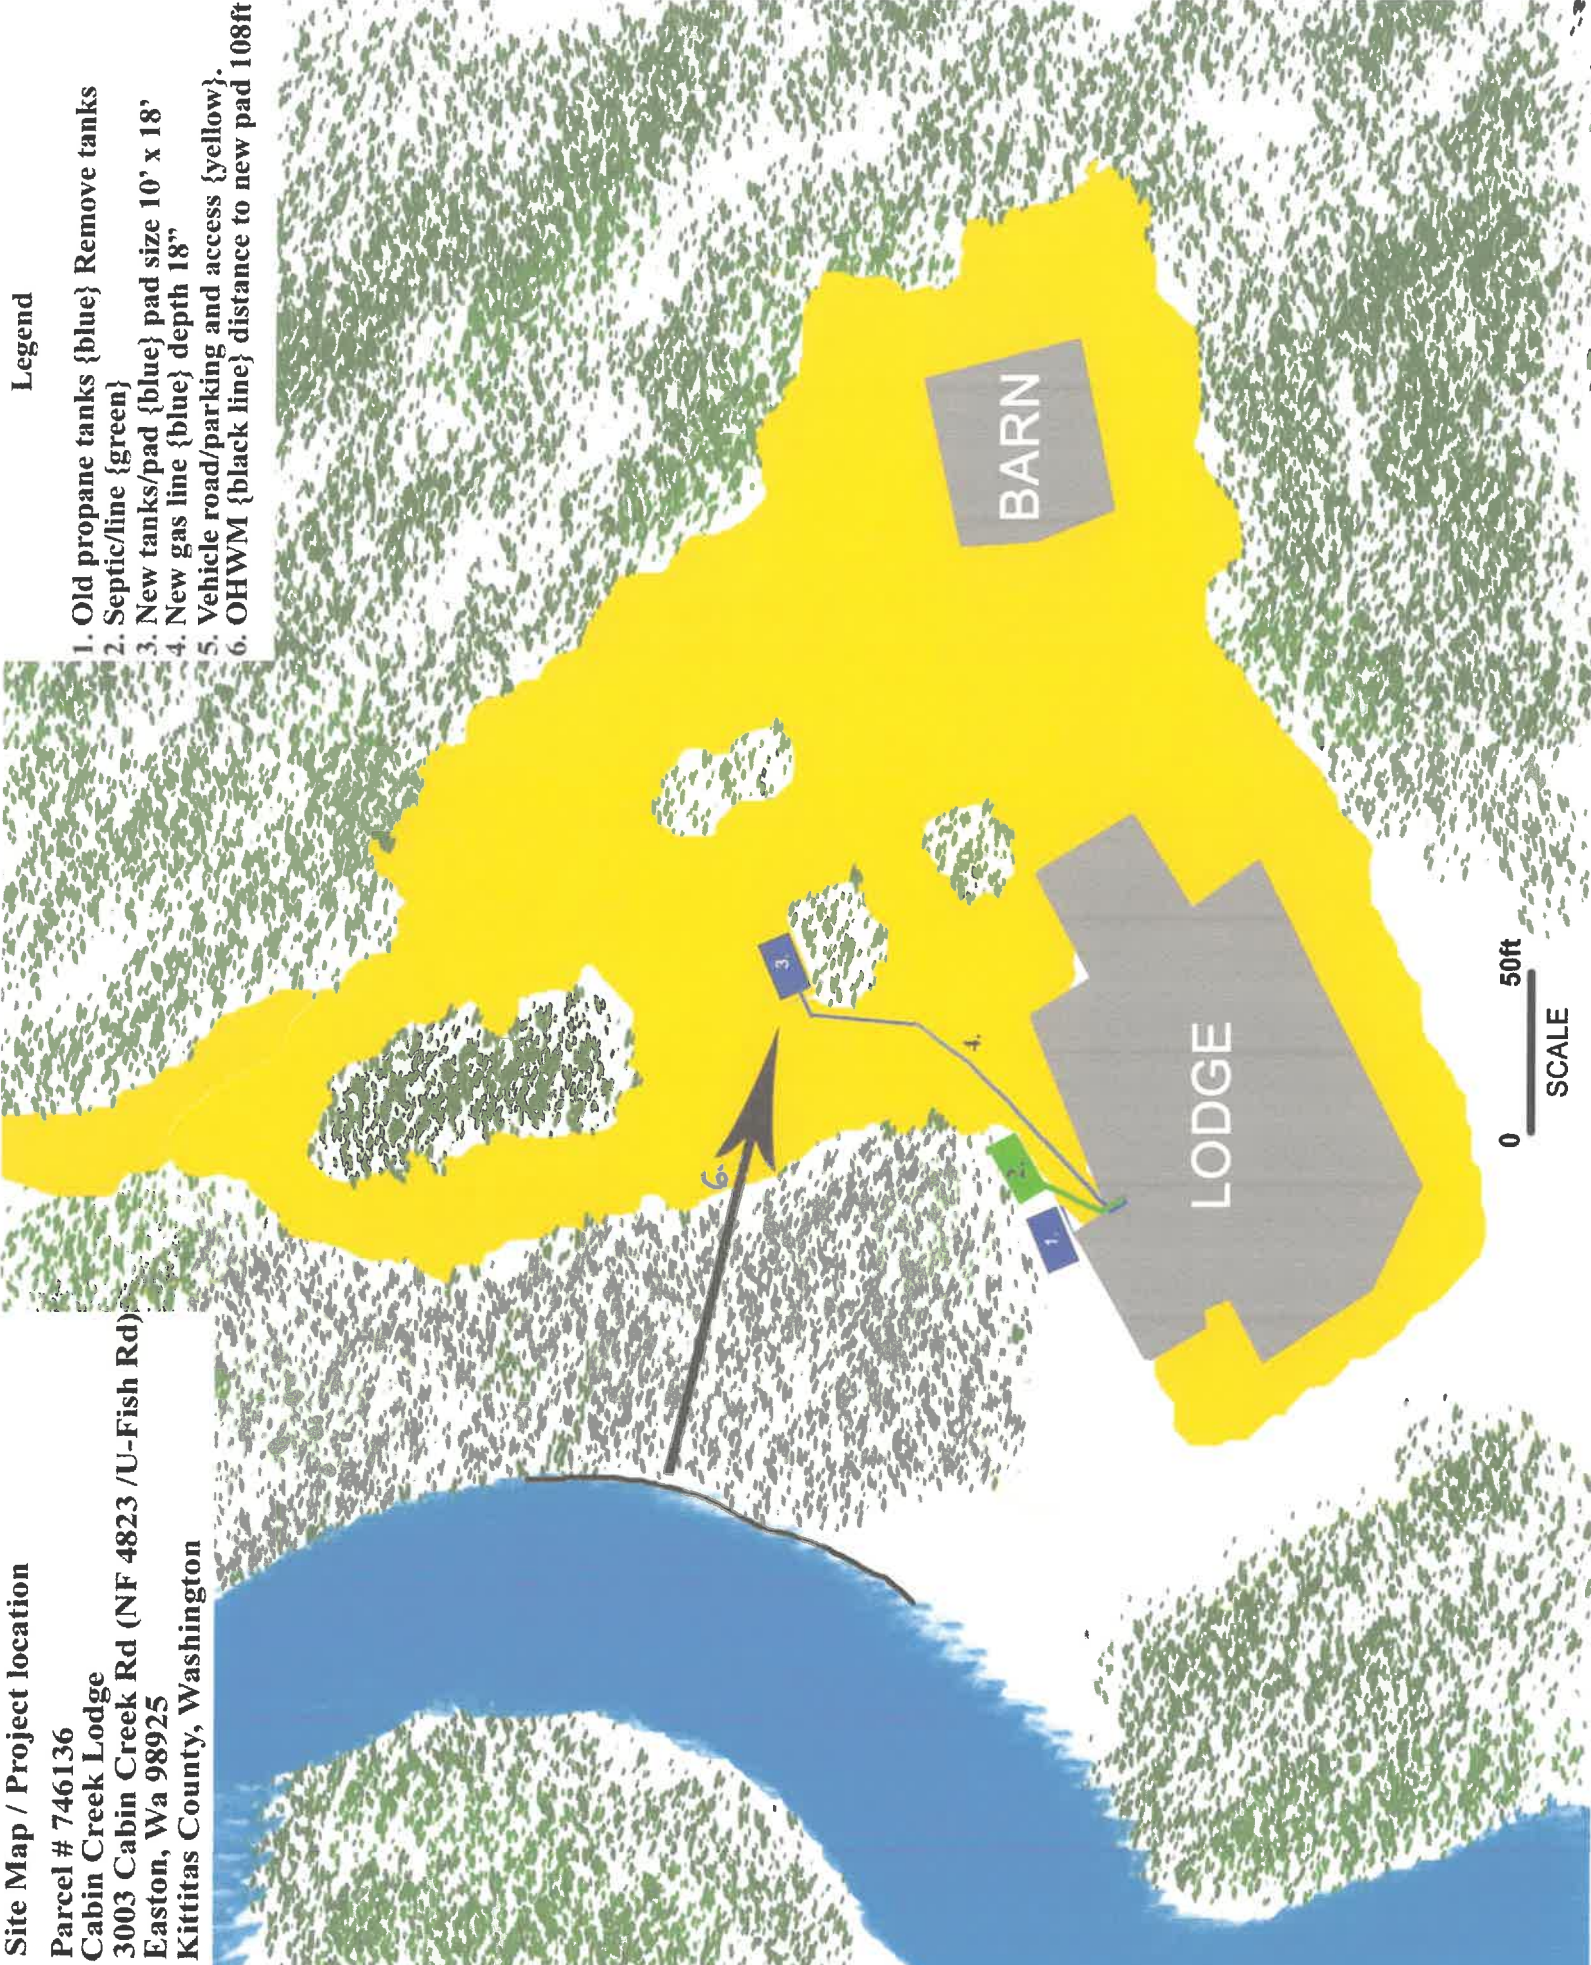

Site Map / Project location

Parcel # 746136
Cabin Creek Lodge
3003 Cabin Creek Rd (NF 4823 /U-Fish Rd)
Easton, Wa 98925
Kittitas County, Washington

Legend

1. Old propane tanks {blue}
2. Septic/line {green}
3. New tanks/pad {blue} pad size 10' x 18'
4. New gas line {blue} depth 18"
5. Vehicle road/parking and access {yellow}
6. OHWM {black line} distance to new pad 108ft